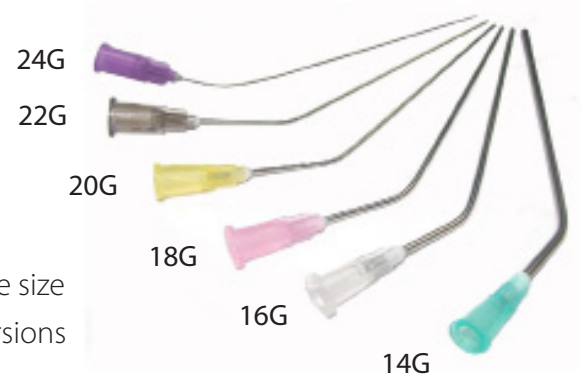

## SUCTION CONTROLLER

A controller is needed to insert the suction tube and controls the level of suction through thumb vent mechanism.

Code	Description	Colour	Length	Material	QTY
NZ3238100	Semi-Disposable Suction Controller, Non Sterile	2.1 mm	39mm	ABS	10

## MICRO EAR SUCTION TUBES

Suction tubes for suction of fluid and other media from the ear.

- Suction tubes have colour coded hubs for easy identification of tube size
- Cost-efficient and contamination risk free alternative to reusable versions

Code	Description	Outside Diameter	Colour	Length	QTY
NZ5254Bent	Suction Tube 14 Gauge Bent 100 Pack	2.1 mm	Green	100 mm	100/Pack
NZ5250Bent	Suction Tube 16 Gauge Bent 100 Pack	1.6mm	White	100 mm	100/Pack
NZ5251Bent	Suction Tube 18 Gauge Bent 100 Pack	1.2 mm	Pink	100 mm	100/Pack
NZ5252Bent	Suction Tube 20 Gauge Bent 100 Pack	0.9mm	Yellow	100 mm	100/Pack
NZ5253Bent	Suction Tube 22 Gauge Bent 100 Pack	0.7mm	Grey	100 mm	100/Pack
NZ5255Bent	Suction Tube 24 Gauge Bent 100 Pack	0.5mm	Purple	100 mm	100/Pack